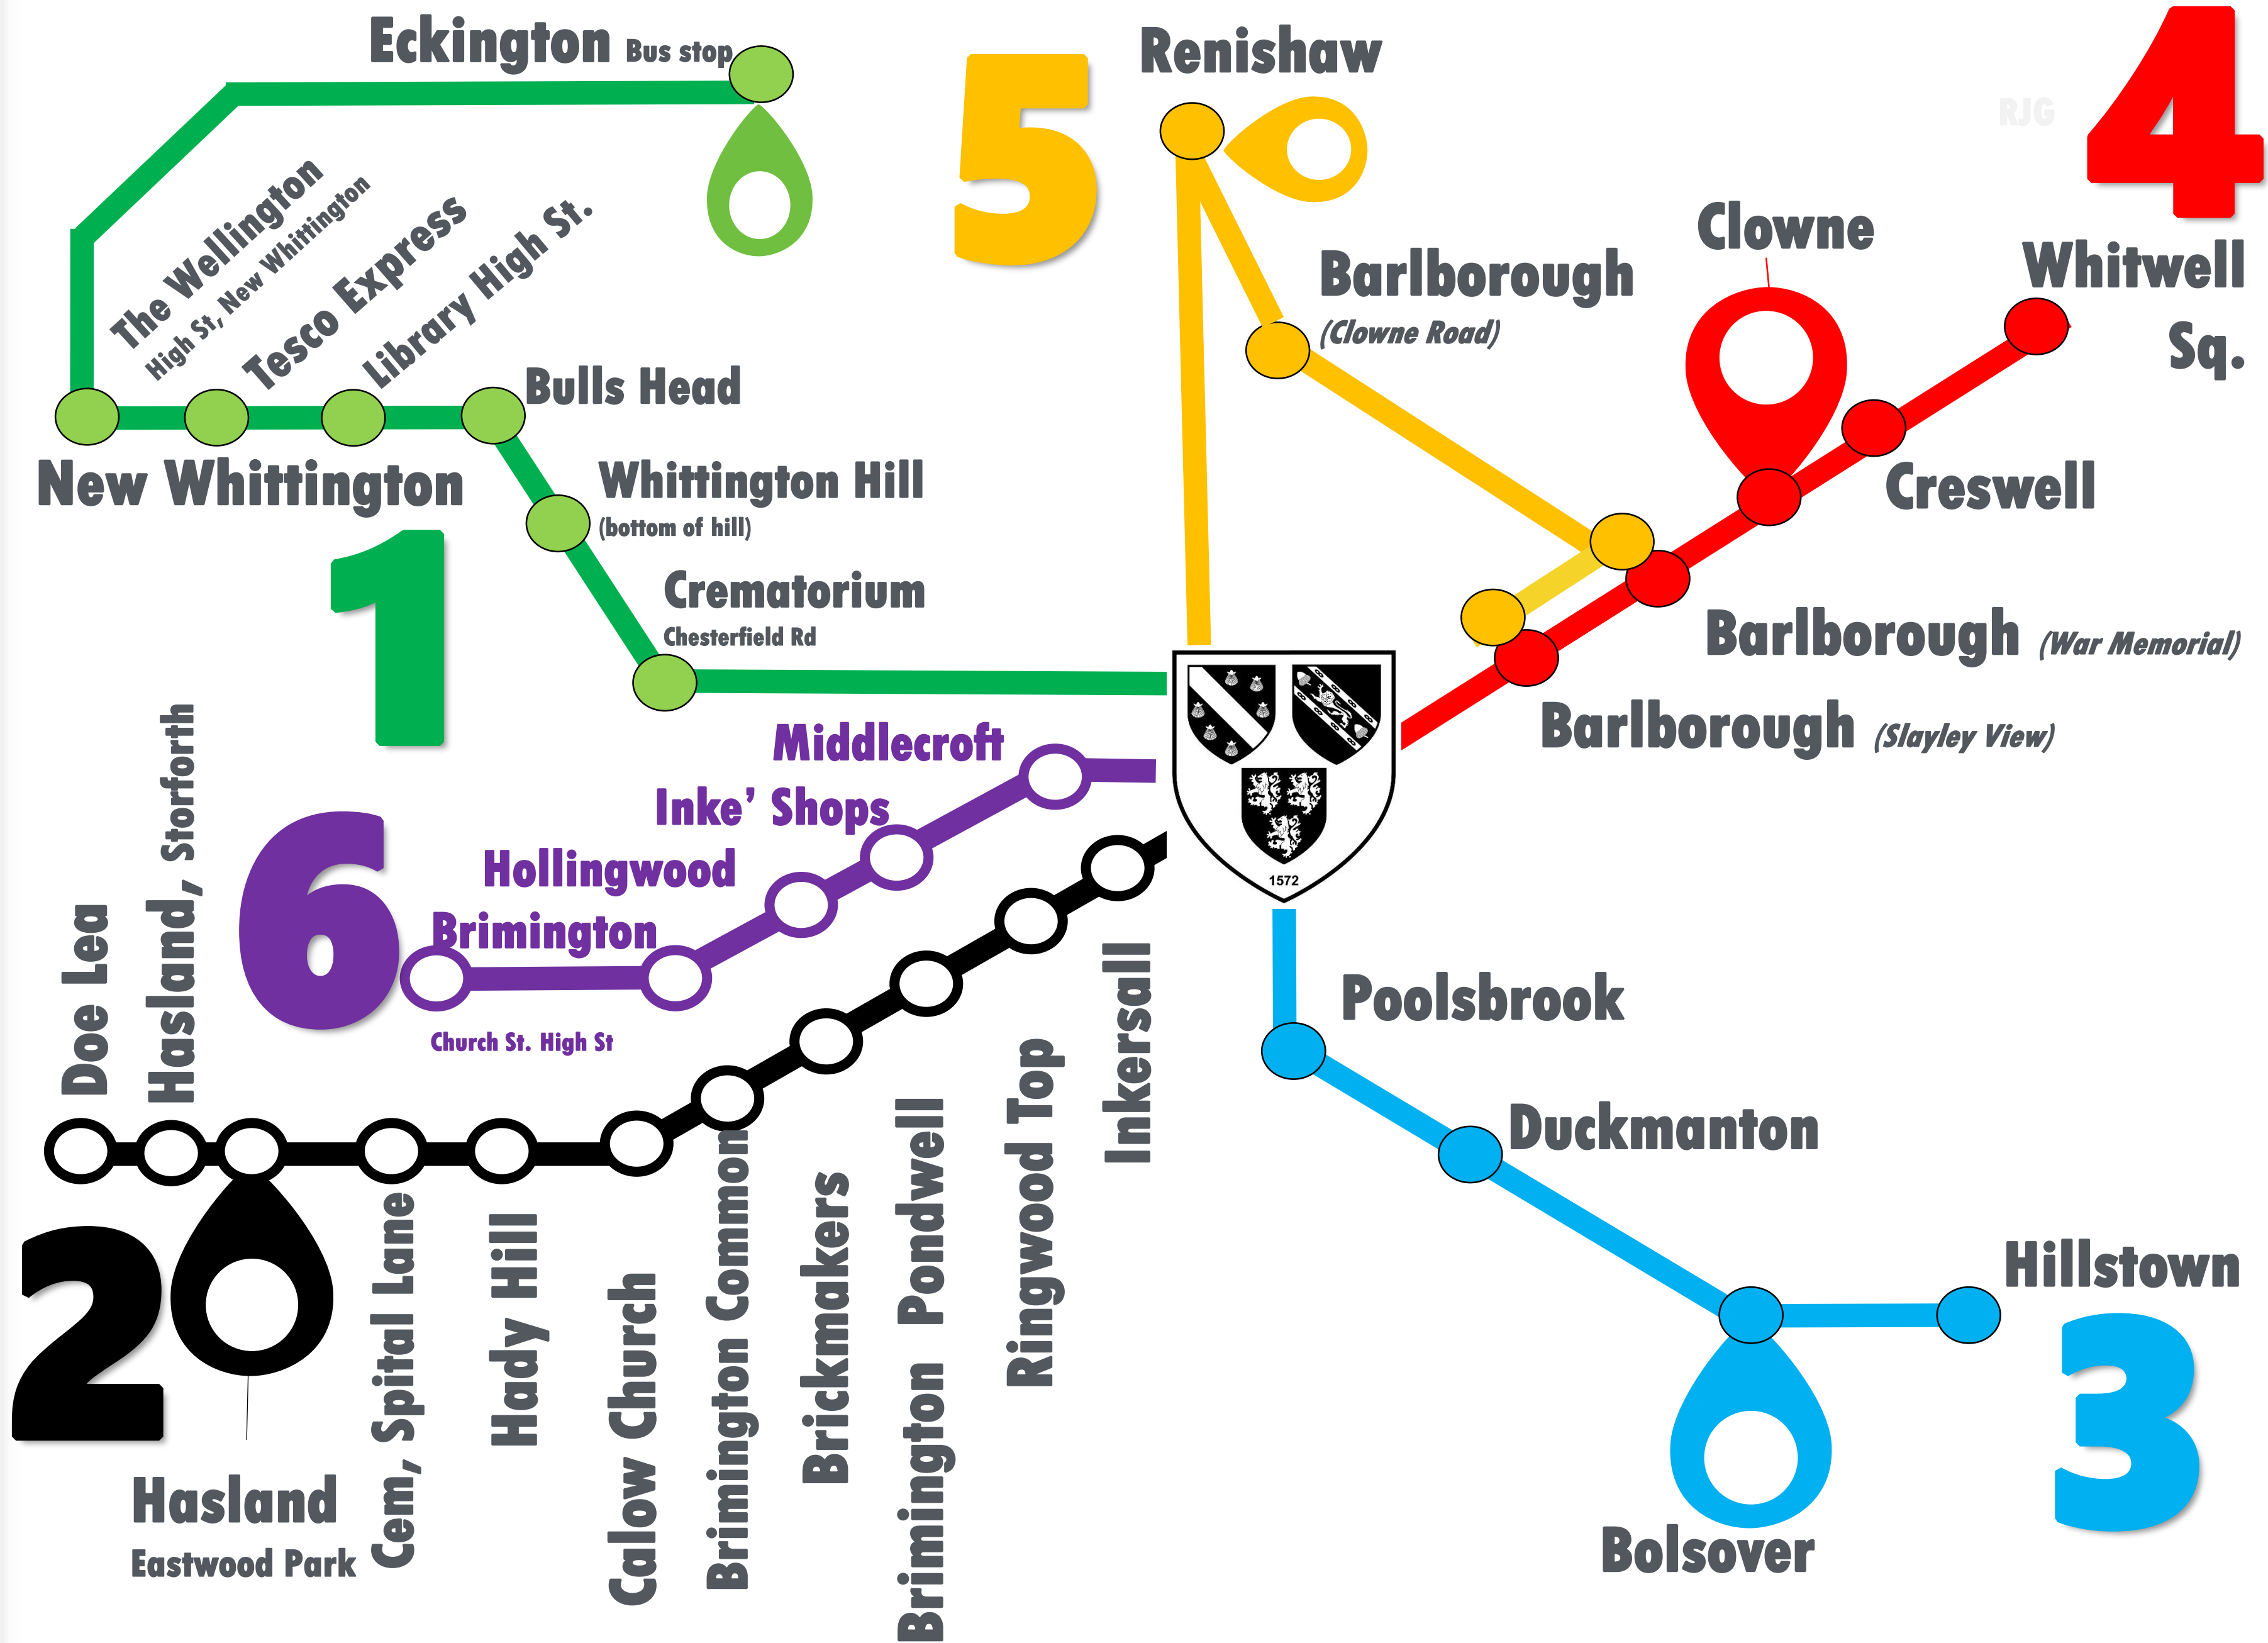

# Netherthorpe School

## School bus routes 2021-22

- 1: Eckington & New Whittington**
- 2: Hasland**
- 3: Bolsover**
- 4: Clowne/Whitwell**
- 5: Renishaw/Barlborough**
- 6: Brimington**

www.Netherthorpe.Derbyshire.sch.uk  
 (Parents section : Transport)  
 @netherthorpesch  
 @netherthorpe6fm

For timings and bus stop points see our journeys page or 'schools services' at [www.johnsonstours.co.uk/](http://www.johnsonstours.co.uk/)